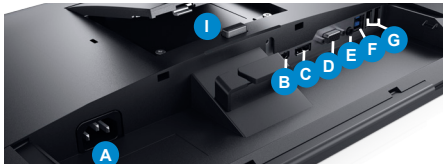

- A AC power
- B HDMI
- C DisplayPort
- D VGA
- E Audio line-out
- F USB 3.0 upstream
- G USB 2.0 downstream
- H USB 3.0 downstream
- I Stand lock